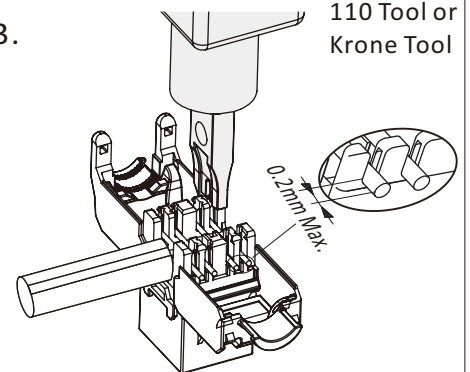

Designation T568B 8-Position jack pin/pair assignments

Toolless User Guide

KJ-TL User Guide

Punch Down User Guide

1. Cap for Toolless

2.

3.

4.

1. Cap for KJ-TL & Punch Down

2.

3.

4.

5.

2.

3.

4.

6.

•The plug used have to comply with FCC Part 68 Subpart F rules and IEC 60603-7.