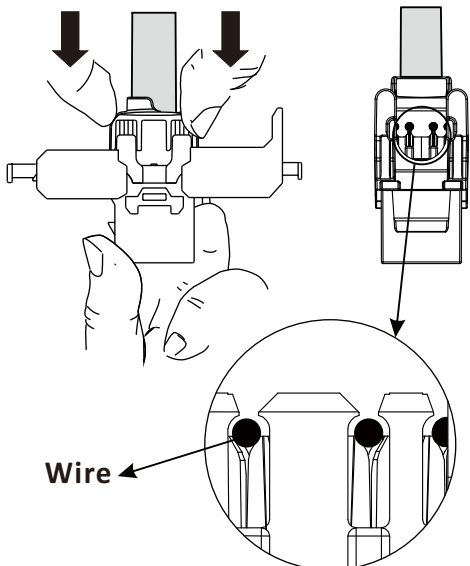

Keystone Jack User Guide

Legend

W White
G Green
O Orange
BL Blue
BR Brown

1	2	3	4	5	6	7	8
W-G	G	W-O	BL	W-BL	O	W-BR	BR

Designation T568A 8-Position jack pin/pair assignments

1	2	3	4	5	6	7	8
W-O	O	W-G	BL	W-BL	G	W-BR	BR

Designation T568B 8-Position jack pin/pair assignments

Toolless User Guide

KJ-TL User Guide

Punch Down User Guide

1. Cap for Toolless

2.

3.

4.