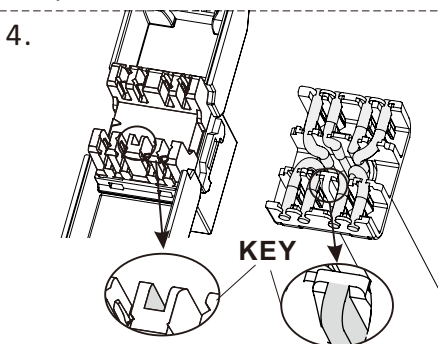

Keystone Jack User Guide

Legend

W White
G Green
O Orange
BL Blue
BR Brown

1	2	3	4	5	6	7	8
W-G	G	W-O	BL	W-BL	O	W-BR	BR

Designation T568A 8-Position jack pin/pair assignments

1	2	3	4	5	6	7	8
W-O	O	W-G	BL	W-BL	G	W-BR	BR

Designation T568B 8-Position jack pin/pair assignments

Toolless User Guide

KJ-TL User Guide

Punch Down User Guide

1. Cap for Toolless

2.

3.

4.

1. Cap for KJ-TL & Punch Down

2.

3.

4.

5.

2.

3.

4.