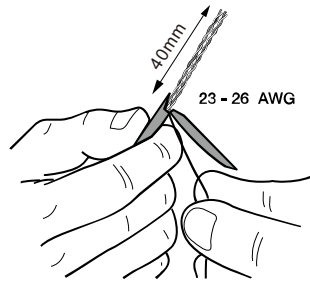

Keystone Jack User Guide

Legend

W White
G Green
O Orange
BL Blue
BR Brown

1	2	3	4	5	6	7	8
W-G	G	W-O	BL	W-BL	O	W-BR	BR

Designation T568A 8-Position jack pin/pair assignments

1	2	3	4	5	6	7	8
W-O	O	W-G	BL	W-BL	G	W-BR	BR

Designation T568B 8-Position jack pin/pair assignments

Toolless User Guide

KJ-TL User Guide

Punch Down User Guide

1. Cap for Toolless

2.

3.

4.