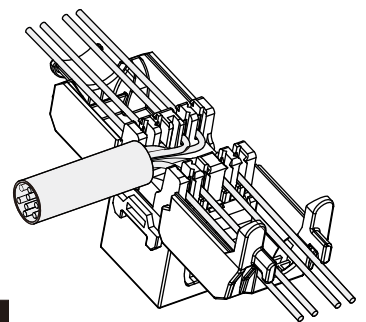

Designation T568B 8-Position jack pin/pair assignments

Toolless User Guide

KJ-TL User Guide

Punch Down User Guide

1. Cap for Toolless

2.

3.

4.

1. Cap for KJ-TL & Punch Down

2.

3.

4.

5.

2.

3.

4.