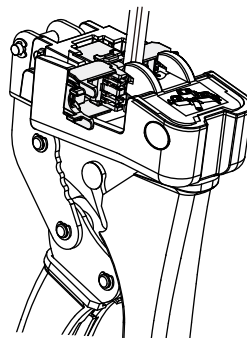

Keystone Jack User Guide

Legend

W White
G Green
O Orange
BL Blue
BR Brown

1	2	3	4	5	6	7	8
W-G	G	W-O	BL	W-BL	O	W-BR	BR

Designation T568A 8-Position jack pin/pair assignments

1	2	3	4	5	6	7	8
W-O	O	W-G	BL	W-BL	G	W-BR	BR

Designation T568B 8-Position jack pin/pair assignments

Toolless User Guide

KJ-TL User Guide

Punch Down User Guide

1. Cap for Toolless

2.

3.

4.

1. Cap for KJ-TL & Punch Down

2.

3.

4.

5.

2.

3.

4.