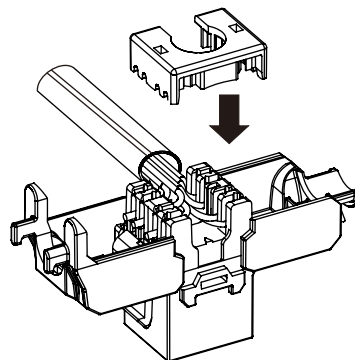

Designation T568B 8-Position jack pin/pair assignments

Toolless User Guide

KJ-TL User Guide

Punch Down User Guide

1. Cap for Toolless

2.

3.

4.

1. Cap for KJ-TL & Punch Down

2.

3.

4.

5.

2.

3.

4.

6.

•The plug used have to comply with FCC Part 68 Subpart F rules and IEC 60603-7.