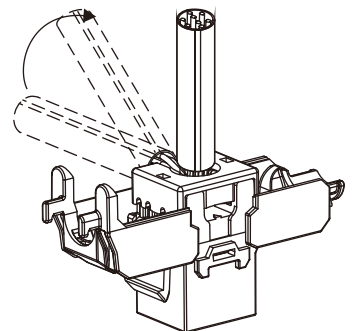

Designation T568B 8-Position jack pin/pair assignments

Toolless User Guide

KJ-TL User Guide

Punch Down User Guide

1. Cap for Toolless

2.

3.

4.

1. Cap for KJ-TL & Punch Down

2.

3.

4.

5.

2.

3.

4.