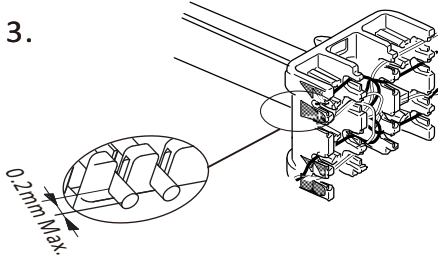

Keystone Jack User Guide

Legend

W White
G Green
O Orange
BL Blue
BR Brown

1	2	3	4	5	6	7	8
W-G	G	W-O	BL	W-BL	O	W-BR	BR

Designation T568A 8-Position jack pin/pair assignments

1	2	3	4	5	6	7	8
W-O	O	W-G	BL	W-BL	G	W-BR	BR

Designation T568B 8-Position jack pin/pair assignments

Toolless User Guide

KJ-TL User Guide

Punch Down User Guide

1. Cap for Toolless

2.

3.

4.

1. Cap for KJ-TL & Punch Down

2.

3.

4.

5.

2.

3.

4.