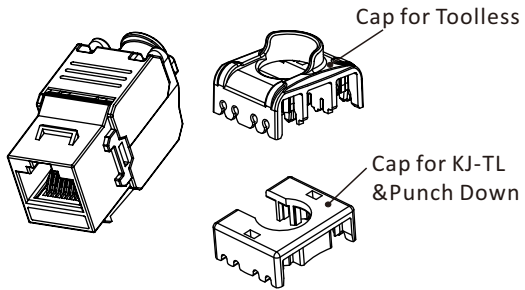

Keystone Jack User Guide

Legend

W White
G Green
O Orange
BL Blue
BR Brown

1	2	3	4	5	6	7	8
W-G	G	W-O	BL	W-BL	O	W-BR	BR

Designation T568A 8-Position jack pin/pair assignments

1	2	3	4	5	6	7	8
W-O	O	W-G	BL	W-BL	G	W-BR	BR

Designation T568B 8-Position jack pin/pair assignments

Toolless User Guide

KJ-TL User Guide

Punch Down User Guide

1. Cap for Toolless

2.

3.

4.