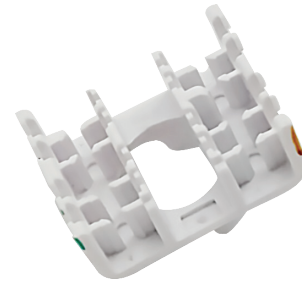

## CAT 6A FTP SHIELDED KEYSTONE JACK

This screened keystone jack features a mechanical design tuned to provide optimum signal quality. The toolless design requires no punch down tool. Terminating shielded modular jack is now so much simpler - it's done in 90 seconds. 4Cabling - making Installation a breeze!

For use with shielded Ethernet cable.

### Features

- Compatible both T568A and T568B wiring schemes
- Cat6A RJ-45 Jack is engineered to provide full shield protection and reliability, supporting up to 10G
- Ethernet
- Tool-free type, easy installation
- Compatible with 24 port applications in 1U, as well as high-density 48 port panels
- Easily snaps in and out of patch panels, surface boxes or other applications
- UL Certified & RoHS Compliant
- 50U" gold plating
- With two caps in the design, use a punch down or go tool-free