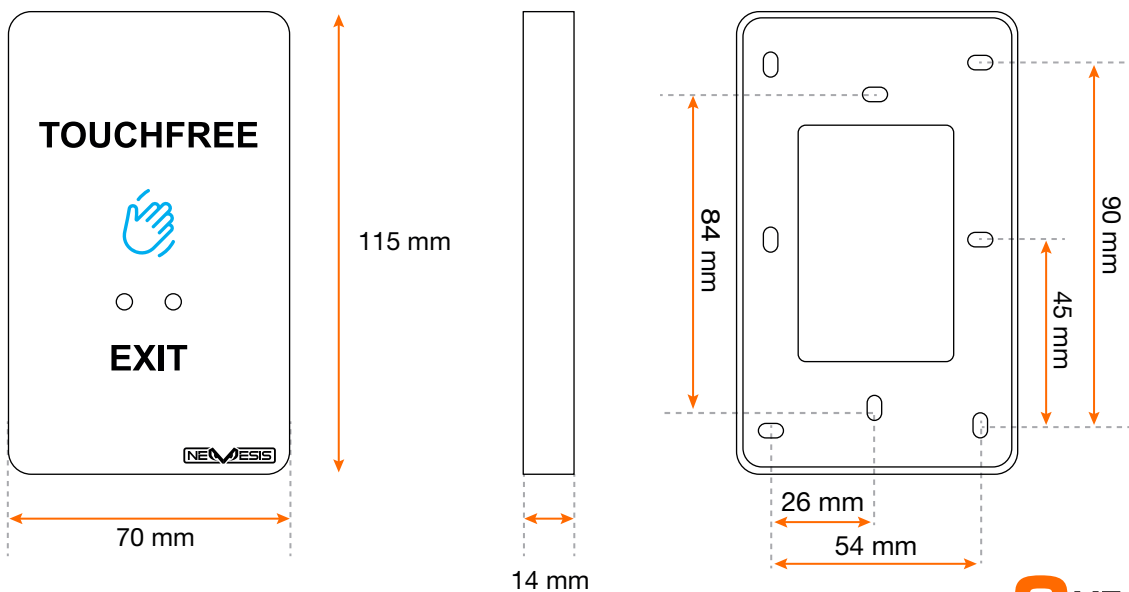

TECHNICAL INFORMATION

TOUCHFREE EXIT BUTTON

EVAQEXOOP-TFWHT/PL

SPECIFICATIONS:

- Panel:** ABS plastic, 14mm thickness
- Dimensions:** 115H x 70W x 14D (mm)
- LED Actuator:** Blue LED (standby), Green LED (active)
- Actuating Distance:** 5-20 cm (adjustable)
- Output Contact:** NO/NC/COM
- Mechanical Life:** 500,000 Operations
- Ingress Rating:** IP68
- Time Delay:** 0-30 seconds (adjustable)
- Power:** 12-24V DC
- Operating Temperature:** -20°C to +70°C
- Operating Humidity:** 0-95% (relative humidity)
- Weight:** 940 g
- Fixing Method:** 2 x 3 mm stainless steel screws (included)
- Mount Style:** surface – fits Australian wall boxes

PRODUCT DIMENSIONS:

3 YEAR
WARRANTY