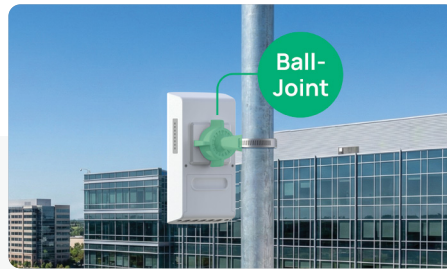

Efficient PtP Wireless Bridge Kits

Sector Bridge + Flex Bridge

Centralized Point-to-Multipoint Wireless Bridge Solution

IP66

The Sector Bridge works as the **central hub** connecting **up to 32 Flex Bridges**, enabling scalable multipoint networks across multiple buildings or remote endpoints

2x PoE Out Ports on Flex Bridge for Powering Surveillance

Wireless Transmission up to 3.1 mi

Ball-Joint for Easy & Precision Alignment

Role & DIP Switches for Simple Pairing

IP66 Robust Weatherproof

Perfect for Surveillance at Large Scale