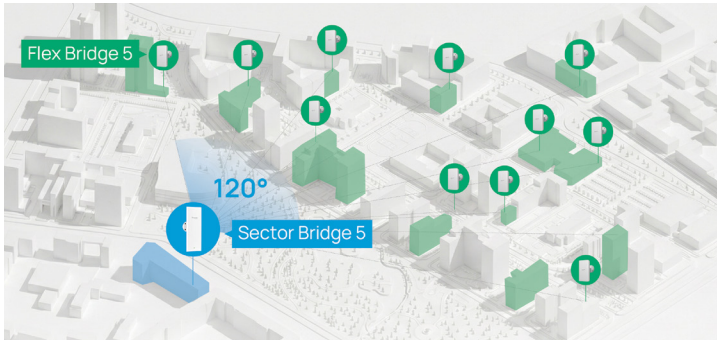

Secure, Scalable **Long-Range Wireless Bridges** for Outdoor Connectivity

Wireless Bridge Portfolio

Point-to-Multipoint

Centralized PtMP Wireless Bridge Solution

Point-to-Point

High-Bandwidth PtP Wireless Bridge Kits

Efficient PtP Wireless Bridge Kits

Sector Bridge + Flex Bridge

Centralized Point-to-Multipoint Wireless Bridge Solution

IP66

The Sector Bridge works as the **central hub** connecting **up to 32 Flex Bridges**, enabling scalable multipoint networks across multiple buildings or remote endpoints