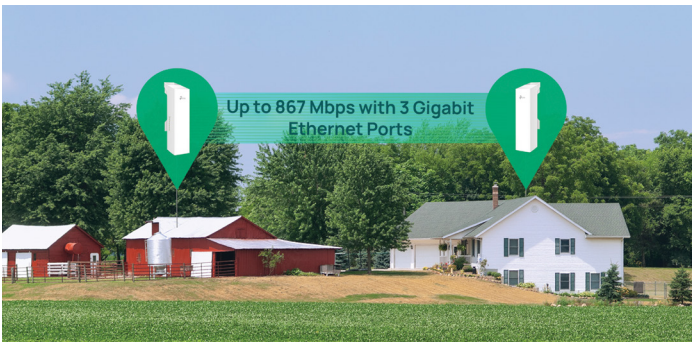

Efficient Point-to-Point Wireless Bridge Kits

Cost-effective and plug-and-play wireless bridge kits built for simple and reliable point-to-point deployments.

IP65

- Plug and Play with Pre-configured Kit
- Long-Range Wireless Transmission up to 3.1 mi
- 3× Gigabit Ethernet Ports for More Devices
- Supports 802.3af PoE, 24 V Passive PoE & 12 V DC
- Standalone Simplicity or Omada SDN

Perfect for Simple Point-to-Point Connections to Remote Locations

Extend Network to Barn, Detached Garage or Guest House

Connect Remote Cameras

Model	EAP215-Bridge KIT	EAP211-Bridge KIT	EAP115-Bridge KIT	EAP100-Bridge KIT
Max Wireless Speed*	Wi-Fi 5 AC867	Wi-Fi 5 AC867	Wi-Fi 4 N300	Wi-Fi 4 N300
Transmission Distance*	3.1 mi / 5 km	0.62 mi / 1 km	3.1 mi / 5 km	0.3 mi / 500 m
Antenna Gain	5 GHz: 14.0 dBi	5 GHz: 10.0 dBi	5 GHz: 14.0 dBi	2.4 GHz: 8.0 dBi
Beamwidth	Horizontal: 43°, Vertical: 18°	Horizontal: 60°, Vertical: 30°	Horizontal: 43°, Vertical: 18°	Horizontal: 70°, Vertical: 70°
Ethernet Ports	3x 1G	3x 1G	3x 10/100Mbps	3x 10/100Mbps
Power Supply	Support 802.3af PoE; Passive PoE; 12 V DC			