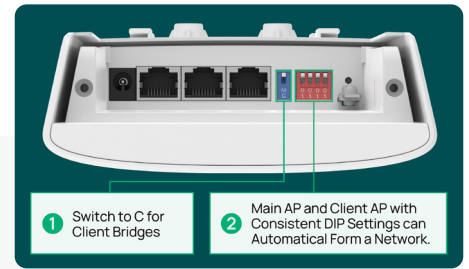

Efficient PtP Wireless Bridge Kits

Sector Bridge + Flex Bridge

Centralized Point-to-Multipoint Wireless Bridge Solution

IP66

The Sector Bridge works as the **central hub** connecting **up to 32 Flex Bridges**, enabling scalable multipoint networks across multiple buildings or remote endpoints

2x PoE Out Ports on Flex Bridge for Powering Surveillance

Wireless Transmission up to 3.1 mi

Ball-Joint for Easy & Precision Alignment

Role & DIP Switches for Simple Pairing

IP66 Robust Weatherproof

Perfect for Surveillance at Large Scale