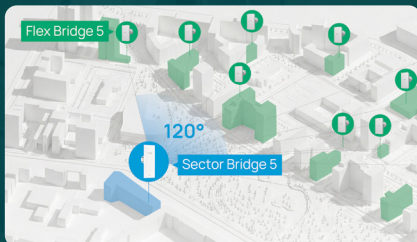

Secure, Scalable **Long-Range Wireless Bridges** for Outdoor Connectivity

Wireless Bridge Portfolio

Point-to-Multipoint

Centralized PtMP Wireless Bridge Solution

Point-to-Point

High-Bandwidth PtP Wireless Bridge Kits

Efficient PtP Wireless Bridge Kits

Sector Bridge + Flex Bridge

Centralized Point-to-Multipoint Wireless Bridge Solution

IP66

The Sector Bridge works as the **central hub** connecting **up to 32 Flex Bridges**, enabling scalable multipoint networks across multiple buildings or remote endpoints