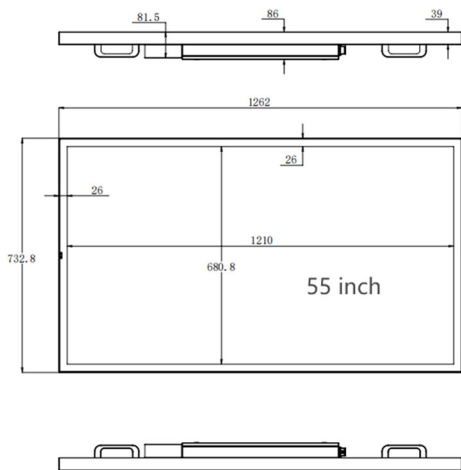

Cafe

Hotel Outdoor Area

Public Transportation Hub

Theme Park

Dimensions

43 inch

55 inch

Specifications

Model	Name	DG03-B1W43	DG03-B1W55
Mainboard	OS	Android 11.0	
	CPU	Quad Core Cortex-A55 Up to 2.0GHz	
	Chipset	RK3568	
	ROM	2GB	
	ROM	16GB	
Display	Size	43-inch	55-inch
	Resolution	1920 × 1080	
	Contrast	1200:1	
	Response Time	6s	8s
	View Angle	178°(H)/178° (V)	
	Brightness	2500cd/m ² (typ.)	
	Display Colors	8bits (16.7M)	
	Life	50000 hours	
Interface	RJ45	1	
	USB	2	
	HDMI OUT	1	
	Earphone	1	
	SD Card	1	
Speaker	Power	8Ω 10W	
Support Format	Video	wmv/avi/flv/rm/rmvb/mpeg/ts/mp4	
	Image	BMP/JPEG/PNG/GIF	
Network	LAN	RJ45	
Power	Power Input	0°C to 50°C	
	Max Consumption	0°C to 50°C	
	Power Saving Mode	0°C to 50°C	
Physical Parameters	Bezel	26mm (T/B/L/R)	
	Product Color	Black	
	Orientation	Landscape / Portrait	
	VESA Mounting	300×300mm	
	Product Dimensions	994×582.4×86mm (L×H×W)	1262×732.8×86mm (L×H×W)
	Package Dimensions	1130×20×710mm (L×H×W)	1400×200×860mm (L×H×W)
	Net Weight	27kg	37kg
	Gross Weight	33kg	42kg
General Environment	Operating Temperature	(-10)°C to 50°C	
	Storage Temperature	(-20)°C to 50°C	
	Operating Humidity	5% to 90% RH (Non-condensing)	
	Storage Humidity	5% to 100% RH (Non-condensing)	