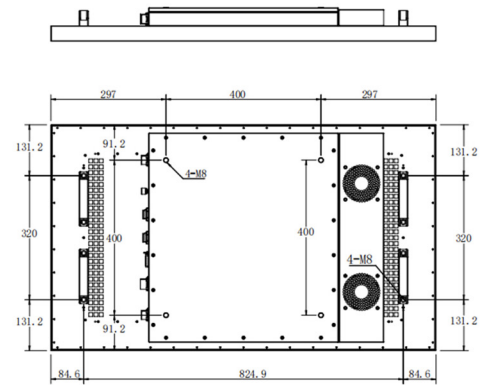

Cafe

Hotel Outdoor Area

Public Transportation Hub

Theme Park

Dimensions

43 inch

55 inch

Specifications

Model	Name	DG03-B1W43	DG03-B1W55
Mainboard	OS	Android 11.0	
	CPU	Quad Core Cortex-A55 Up to 2.0GHz	
	Chipset	RK3568	
	ROM	2GB	
	ROM	16GB	
Display	Size	43-inch	55-inch
	Resolution	1920 × 1080	
	Contrast	1200:1	
	Response Time	6s	8s
	View Angle	178°(H)/178° (V)	
	Brightness	2500cd/m ² (typ.)	
	Display Colors	8bits (16.7M)	
	Life	50000 hours	
Interface	RJ45	1	
	USB	2	
	HDMI OUT	1	
	Earphone	1	
	SD Card	1	
Speaker	Power	8Ω 10W	
Support Format	Video	wmv/avi/flv/rm/rmvb/mpeg/ts/mp4	
	Image	BMP/JPEG/PNG/GIF	
Network	LAN	RJ45	
Power	Power Input	0°C to 50°C	
	Max Consumption	0°C to 50°C	
	Power Saving Mode	0°C to 50°C	
Physical Parameters	Bezel	26mm (T/B/L/R)	
	Product Color	Black	
	Orientation	Landscape / Portrait	
	VESA Mounting	300×300mm	
	Product Dimensions	994×582.4×86mm (L×H×W)	1262×732.8×86mm (L×H×W)
	Package Dimensions	1130×20×710mm (L×H×W)	1400×200×860mm (L×H×W)
	Net Weight	27kg	37kg
	Gross Weight	33kg	42kg
General Environment	Operating Temperature	(-10)°C to 50°C	
	Storage Temperature	(-20)°C to 50°C	
	Operating Humidity	5% to 90% RH (Non-condensing)	
	Storage Humidity	5% to 100% RH (Non-condensing)	