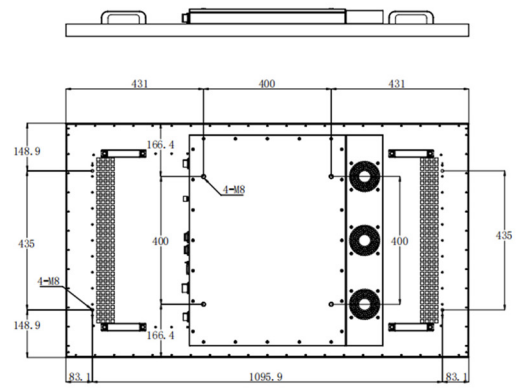

Cafe

Hotel Outdoor Area

Public Transportation Hub

Theme Park

Dimensions

43 inch

55 inch

Specifications

Model	Name	DG03-B1W43	DG03-B1W55
Mainboard	OS	Android 11.0	
	CPU	Quad Core Cortex-A55 Up to 2.0GHz	
	Chipset	RK3568	
	ROM	2GB	
	ROM	16GB	
Display	Size	43-inch	55-inch
	Resolution	1920 × 1080	
	Contrast	1200:1	
	Response Time	6s	8s
	View Angle	178°(H)/178° (V)	
	Brightness	2500cd/m ² (typ.)	
	Display Colors	8bits (16.7M)	
	Life	50000 hours	
Interface	RJ45	1	
	USB	2	
	HDMI OUT	1	
	Earphone	1	
	SD Card	1	
Speaker	Power	8Ω 10W	
Support Format	Video	wmv/avi/flv/rm/rmvb/mpeg/ts/mp4	
	Image	BMP/JPEG/PNG/GIF	
Network	LAN	RJ45	
Power	Power Input	0°C to 50°C	
	Max Consumption	0°C to 50°C	
	Power Saving Mode	0°C to 50°C	
Physical Parameters	Bezel	26mm (T/B/L/R)	
	Product Color	Black	
	Orientation	Landscape / Portrait	
	VESA Mounting	300×300mm	
	Product Dimensions	994×582.4×86mm (L×H×W)	1262×732.8×86mm (L×H×W)
	Package Dimensions	1130×20×710mm (L×H×W)	1400×200×860mm (L×H×W)
	Net Weight	27kg	37kg
	Gross Weight	33kg	42kg
General Environment	Operating Temperature	(-10)°C to 50°C	
	Storage Temperature	(-20)°C to 50°C	
	Operating Humidity	5% to 90% RH (Non-condensing)	
	Storage Humidity	5% to 100% RH (Non-condensing)	