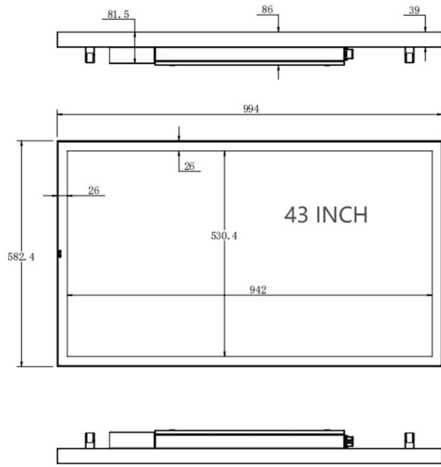

Cafe

Hotel Outdoor Area

Public Transportation Hub

Theme Park

Dimensions

43 inch

55 inch

Specifications

Model	Name	DG03-B1W43	DG03-B1W55
Mainboard	OS	Android 11.0	
	CPU	Quad Core Cortex-A55 Up to 2.0GHz	
	Chipset	RK3568	
	ROM	2GB	
	ROM	16GB	
Display	Size	43-inch	55-inch
	Resolution	1920 × 1080	
	Contrast	1200:1	
	Response Time	6s	8s
	View Angle	178°(H)/178° (V)	
	Brightness	2500cd/m ² (typ.)	
	Display Colors	8bits (16.7M)	
	Life	50000 hours	
Interface	RJ45	1	
	USB	2	
	HDMI OUT	1	
	Earphone	1	
	SD Card	1	
Speaker	Power	8Ω 10W	
Support Format	Video	wmv/avi/flv/rm/rmvb/mpeg/ts/mp4	
	Image	BMP/JPEG/PNG/GIF	
Network	LAN	RJ45	
Power	Power Input	0°C to 50°C	
	Max Consumption	0°C to 50°C	
	Power Saving Mode	0°C to 50°C	
Physical Parameters	Bezel	26mm (T/B/L/R)	
	Product Color	Black	
	Orientation	Landscape / Portrait	
	VESA Mounting	300×300mm	
	Product Dimensions	994×582.4×86mm (L×H×W)	1262×732.8×86mm (L×H×W)
	Package Dimensions	1130×20×710mm (L×H×W)	1400×200×860mm (L×H×W)
	Net Weight	27kg	37kg
	Gross Weight	33kg	42kg
General Environment	Operating Temperature	(-10)°C to 50°C	
	Storage Temperature	(-20)°C to 50°C	
	Operating Humidity	5% to 90% RH (Non-condensing)	
	Storage Humidity	5% to 100% RH (Non-condensing)	