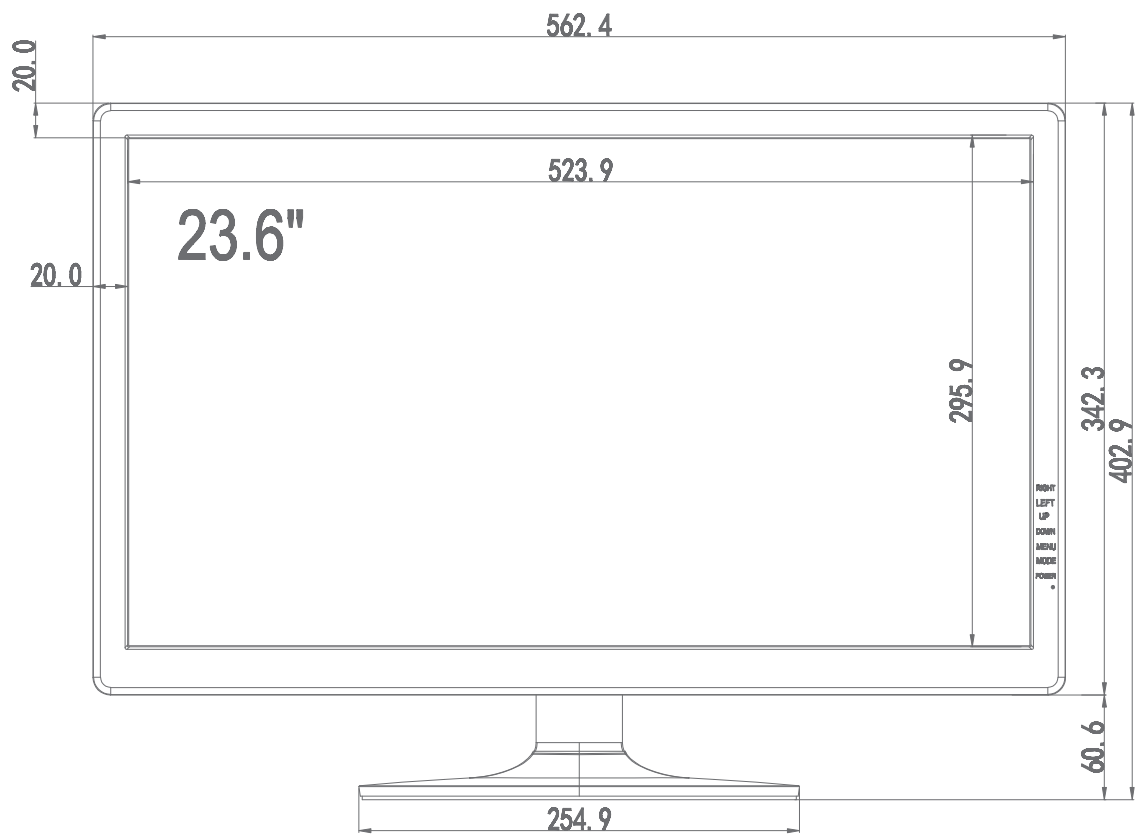

Unit:mm

All trademarks and registered trademarks acknowledged. E & O E. Specification subject to change without notice.
All LCD's comply with ISO-9241-307:2008 in connection with pixel defects.

© ANRECSON CORPORATION ( ). ALL RIGHTS RESERVED.