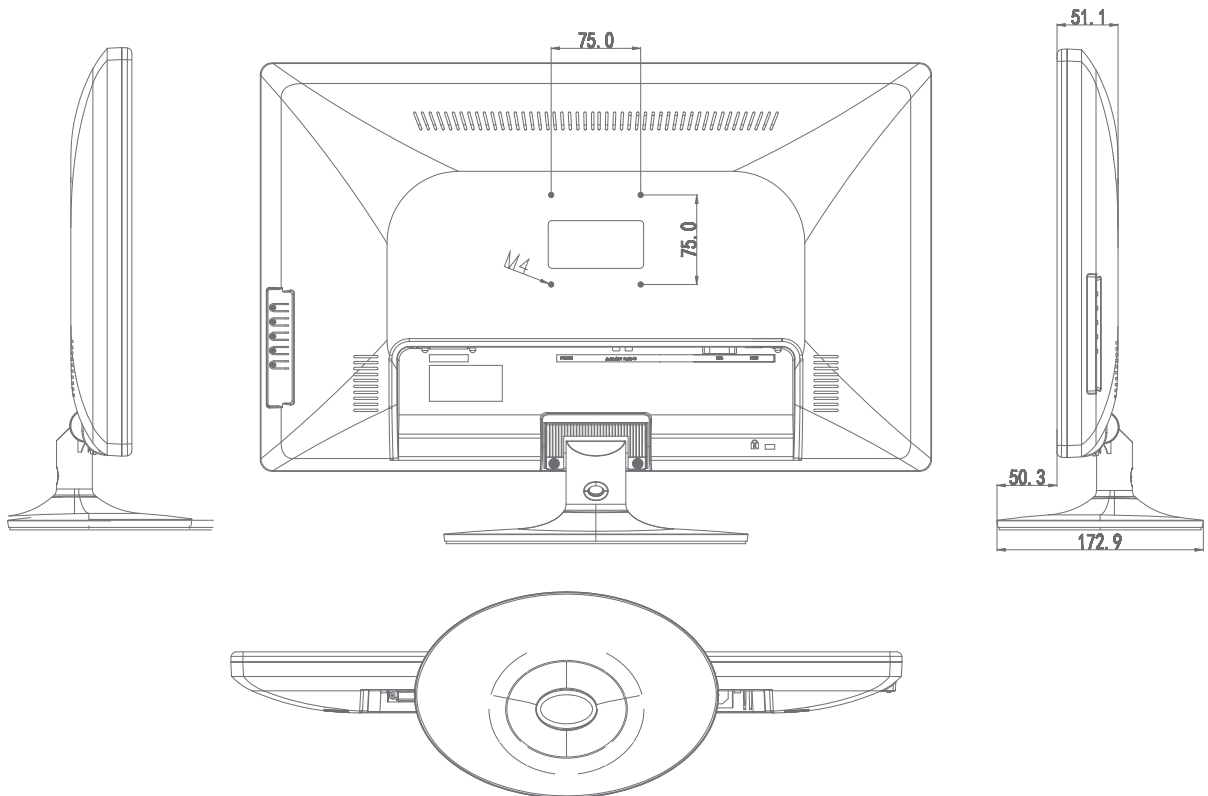

All trademarks and registered trademarks acknowledged. E & O E. Specification subject to change without notice.
All LCD's comply with ISO-9241-307:2008 in connection with pixel defects.

© ANRECSON CORPORATION ( ). ALL RIGHTS RESERVED.