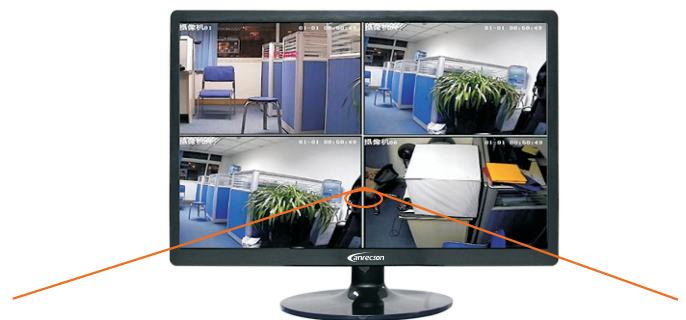

Wide Viewing Angles(Up to 178°)